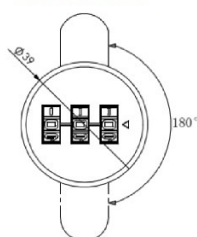

## Description:

Combi. Cam Lock "Jacks", 90DG, LH,  $\varnothing 19 \times 16 \text{mm}$ , BLK, Cam A04

## Item number:

14.08.211-5

Units	Box	Carton	HS Code	Barcode
Pcs.	10	100	8301300000	
				5704866498890

HOLE SIZE FOR RIGHT/LEFT

HOLE SIZE FOR 180 DG TURN

Core turn direction

LEFT OR RIGHT - 90 DEGREE TURN

180 DEGREE TURN

EACH LOCKS TURNING DIRECTION CAN BE MODIFIED. THE TURNING DIRECTION IS DETERMINED BY THE POSITION OF A SMALL PIN/KNOB INSIDE THE LOCK.