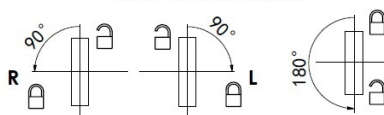

## Description:

Combi. Cam Lock "Jacks", 90DG, LH,  $\varnothing 19 \times 16 \text{mm}$ , BLK, Cam A04

## Item number:

14.08.211-5

Units	Box	Carton	HS Code	Barcode
Pcs.	10	100	8301300000	
				5704866498890

HOLE SIZE FOR RIGHT/LEFT

HOLE SIZE FOR 180 DG TURN

Core turn direction

LEFT OR RIGHT - 90 DEGREE TURN

180 DEGREE TURN

EACH LOCKS TURNING DIRECTION CAN BE MODIFIED. THE TURNING DIRECTION IS DETERMINED BY THE POSITION OF A SMALL PIN/KNOB INSIDE THE LOCK.