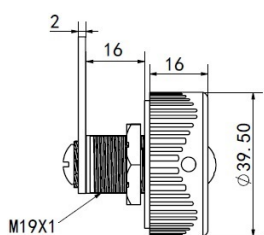

## Description:

Combi. Cam Lock "Jacks", 90DG, LH,  $\varnothing 19 \times 16 \text{mm}$ , BLK, Cam A04

## Item number:

14.08.211-5

Units	Box	Carton	HS Code	Barcode
Pcs.	10	100	8301300000	
				5704866498890

HOLE SIZE FOR RIGHT/LEFT

HOLE SIZE FOR 180 DG TURN

Core turn direction

LEFT OR RIGHT - 90 DEGREE TURN

180 DEGREE TURN

EACH LOCKS TURNING DIRECTION CAN BE MODIFIED. THE TURNING DIRECTION IS DETERMINED BY THE POSITION OF A SMALL PIN/KNOB INSIDE THE LOCK.