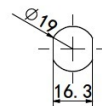

## Description:

Combi. Cam Lock "Jacks", 90DG, LH,  $\varnothing 19 \times 16 \text{mm}$ , BLK, Cam A04

## Item number:

14.08.211-5

Units	Box	Carton	HS Code	Barcode
Pcs.	10	100	8301300000	
				5704866498890

HOLE SIZE FOR RIGHT/LEFT

HOLE SIZE FOR 180 DG TURN

Core turn direction

LEFT OR RIGHT - 90 DEGREE TURN

180 DEGREE TURN

EACH LOCKS TURNING DIRECTION CAN BE MODIFIED. THE TURNING DIRECTION IS DETERMINED BY THE POSITION OF A SMALL PIN/KNOB INSIDE THE LOCK.