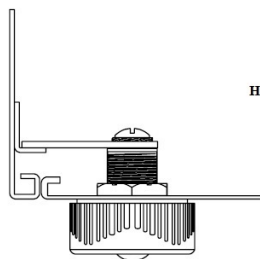

## Description:

Combi. Cam Lock "Jacks", 90DG, LH,  $\varnothing 19 \times 16 \text{mm}$ , BLK, Cam A04

## Item number:

14.08.211-5

Units	Box	Carton	HS Code	Barcode
Pcs.	10	100	8301300000	
				5704866498890

HOLE SIZE FOR RIGHT/LEFT

HOLE SIZE FOR 180 DG TURN

Core turn direction

LEFT OR RIGHT - 90 DEGREE TURN

180 DEGREE TURN

EACH LOCKS TURNING DIRECTION CAN BE MODIFIED. THE TURNING DIRECTION IS DETERMINED BY THE POSITION OF A SMALL PIN/KNOB INSIDE THE LOCK.