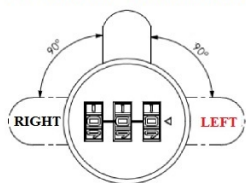

## Item number:

14.08.211-5

Units	Box	Carton	HS Code	Barcode
Pcs.	10	100	8301300000	
				5704866498890

HOLE SIZE FOR RIGHT/LEFT

HOLE SIZE FOR 180 DG TURN

Core turn direction

LEFT OR RIGHT - 90 DEGREE TURN

180 DEGREE TURN

EACH LOCKS TURNING DIRECTION CAN BE MODIFIED. THE TURNING DIRECTION IS DETERMINED BY THE POSITION OF A SMALL PIN/KNOB INSIDE THE LOCK.